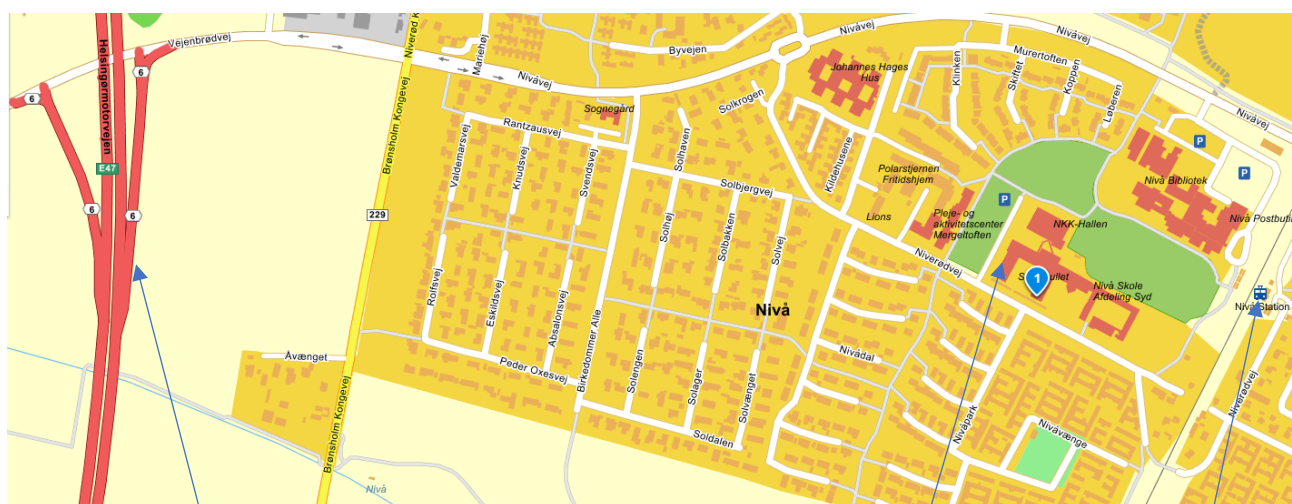

Dance Program 30nd years anniversary

Saturday 2nd March 2019

Time plan	Tigersalen	Caller	Lille sal –up stairs	Caller
11:00 – 11:30	A2	All		
11:30 – 12:15	A2	N – B	C1	S
12:15 – 13:00	A2	N	C2	B
13:00 – 14:00	A2	S - B	C1	N
14:00 – 14:30	BREAK			
14:30 – 15:30	A2 (Festivaldance)	All		
15:30 – 16:15	A2	N - S	C2	B
16:15 – 17:00	A2	N	C1	S
17:00 – 17:30	A2	All		

Sunday 3rd March 2019

Time plan	Tigersalen	Caller	Lille sal – up stairs	Caller
11:00 – 12:00	C1	S	C2	B
12:00 – 12:45	C1	B	C2	S
12:45 – 13:30	C1	S	C2	B
13:30 – 14:00	BREAK			
14:00 – 14:45	C1	S	C2	B
14:45 – 15:45	C1	S	C2	B
15:45 – 16:00	C1	Both		

N = Nils Trottmann, B = Bjørn Andersson, S = Søren Lindergaard

Helsingørmotorvejen
Exit 6 direction Nivå

Entrance
Nivå Skole Syd

Nivå Station